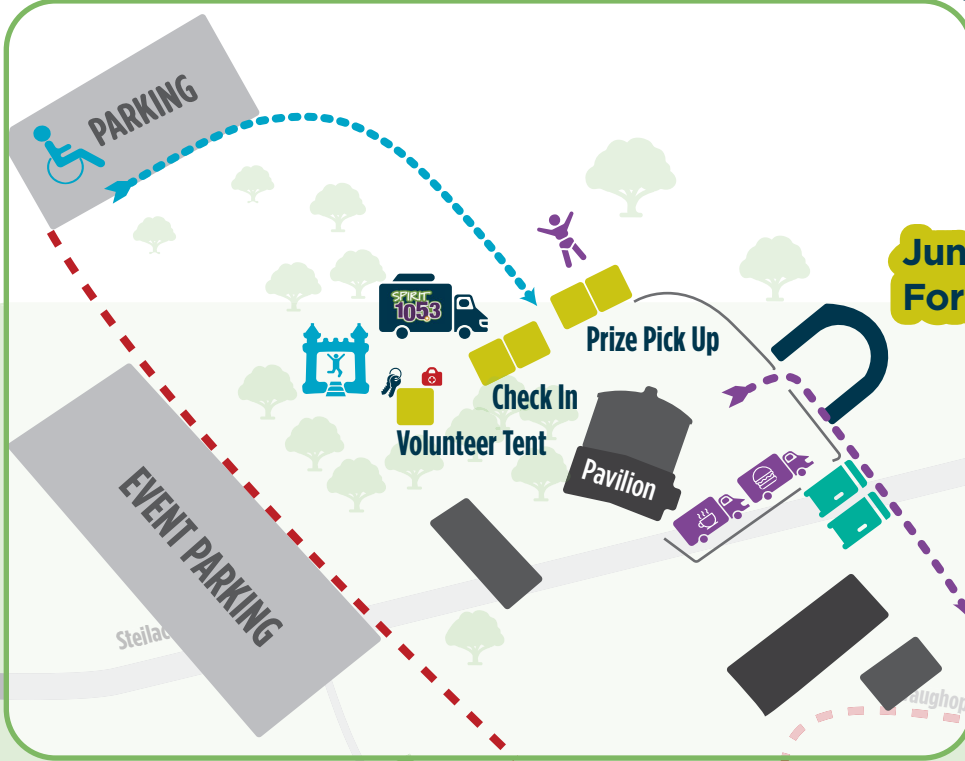

Pacific Northwest
Walk for Life

June 27, 2026
Fort Steilacoom Park

- - - Driving Directions
- - - Path to Registration
- - - Walking Trail
- Start/Finish Arch
- Water Station
- Toilets
- Food Trucks
- Spirit 105.3
- Care Net Tents
- Prayer Dock
- KidZone
- Diaper Dash
- Lost and Found
- First Aid
- Care Net Mobile

SCHEDULE

| | |
|----------|--|
| 8:00 AM | Check-In & "Cup of Jones" Open |
| 8:30 AM | KidZone Opens Spirit 105.3 Begins Broadcast |
| 9:15 AM | Welcome & Prayer |
| 9:30 AM | Walk Begins |
| 10:00 AM | Burger Buds Open Until 12:00 PM |
| 10:45 AM | Diaper Dash Check-In |
| 11:00 AM | Diaper Dash Announcements/Rules |
| 12-1 PM | Event Concludes |